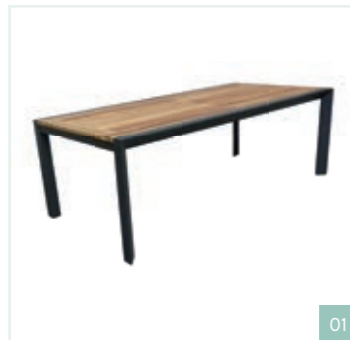

01

01

01

03

03

02

02

02

tables

01 Extension Table Carlo 220/340 - teak

material: alu + teak

H 76 cm W 220/340 cm D 106 cm

charcoal + naturel
REF. A1913

ice + naturel
REF. A1914

02 Extension Table Carlo 220/340 - glass

material: alu + glass

H 76 cm W 220/340 cm D 106 cm

ice + white
REF. 60865IC

ice + grey
REF. 60865ICGG

03 Extension Table Carlo 220/340 - ceramic on glass

material: alu + ceramic on glass

H 76 cm W 220/340 cm D 106 cm

ice + cement grey
REF. A537

charcoal + cement grey
REF. A748

04 Extension Table Carlo 220/340 - full ceramic

material: alu + ceramic

H 76 cm W 220/340 cm D 106 cm

ice + beton grey
REF. A153

ice + beton off white
REF. A155