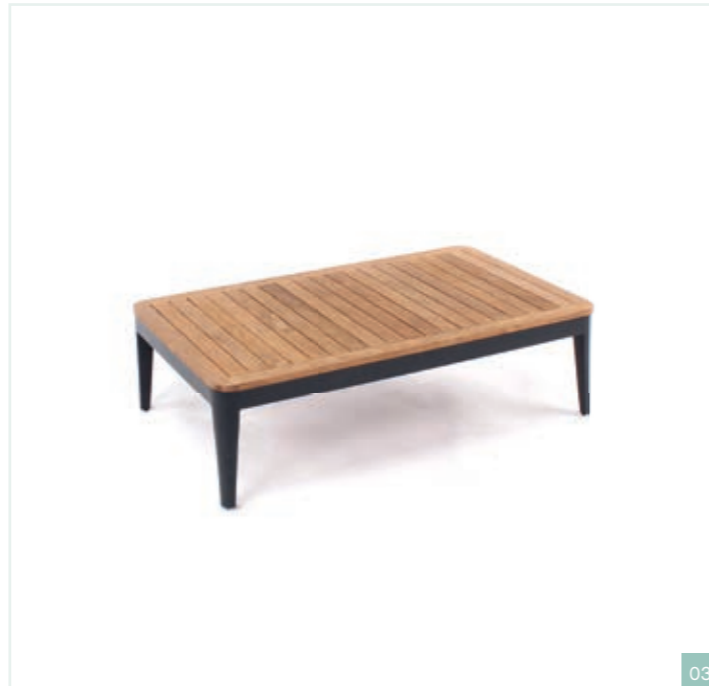

01

01 **Coffee table Mimosa**

material: alu
H 45 cm W 120 cm D 80 cm

ice
REF. A1892

charcoal
REF. A1893

01

01

02

02 **Coffee table Cannes**

material: alu
H 49 cm W 80 cm D 80 cm

ice
REF. A6621

03 **Coffee table Clavo**

material: teak + alu
H 35 cm W 120 cm D 70 cm

natural + anthracite
REF. A6626

02

03