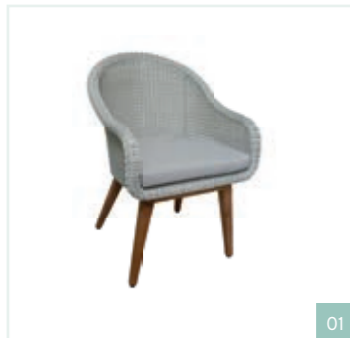

01

01

02

02

01

03

04

01

Indra

material: polyethylene + natural teak leg
H 88 cm W 60 cm D 66 cm

silver white incl
pique grey cushion
REF. A1718

siano grey incl
ombra cushion
REF. A2117

02

Demi

material: polyethylene + natural teak leg
H 87 cm W 68 cm D 69 cm

silver white incl
pique grey cushion
REF. A1719

siano grey incl
ombra cushion
REF. A2136

03

Edén

material: polyethylene + natural teak leg
H 77 cm W 61 cm D 65 cm

graphit grey incl desert cushion
REF. A1720

04

Rodos

material: teak + textilene
H 85 cm W 58 cm D 58 cm

natural + taupe
REF. 60781TP2

stackable