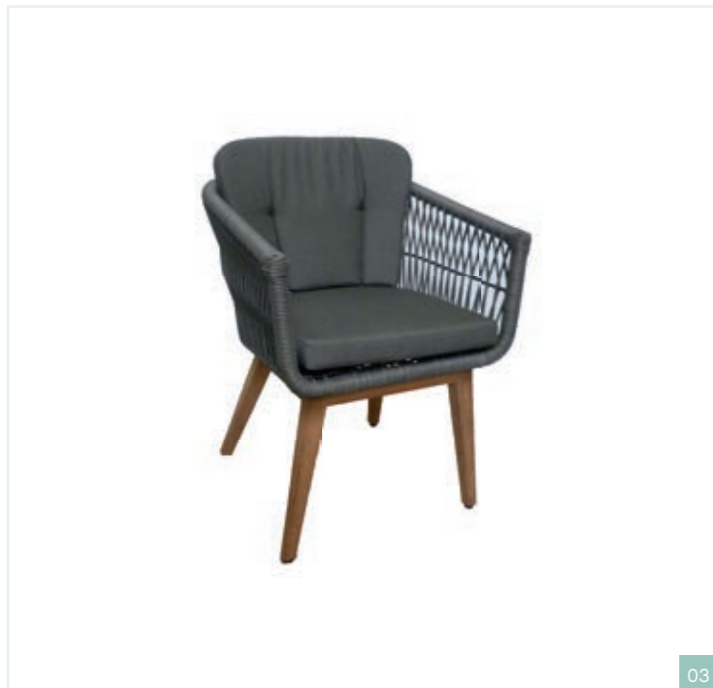

01

01

02

02

01

03

04

01

Indra

material: polyethylene + natural teak leg
H 88 cm W 60 cm D 66 cm

silver white incl
pique grey cushion
REF. A1718

siano grey incl
ombra cushion
REF. A2117

02

Demi

material: polyethylene + natural teak leg
H 87 cm W 68 cm D 69 cm

silver white incl
pique grey cushion
REF. A1719

siano grey incl
ombra cushion
REF. A2136

03

Edén

material: polyethylene + natural teak leg
H 77 cm W 61 cm D 65 cm

graphit grey incl desert cushion
REF. A1720

04

Rodos

material: teak + textilene
H 85 cm W 58 cm D 58 cm

natural + taupe
REF. 60781TP2

stackable