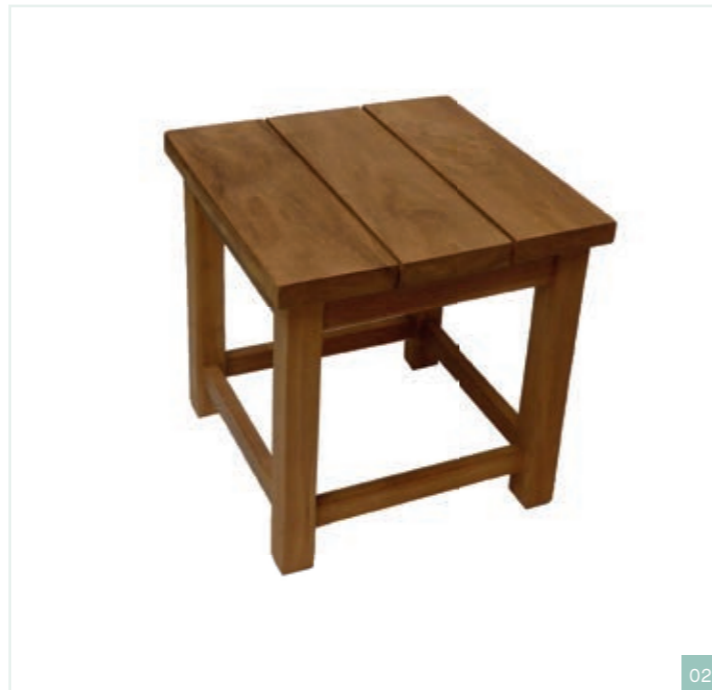

01

02

01

Sidetable Solaria

material: alu
H 40 cm W 54 cm D 54 cm

charcoal
REF. 61005CL

02

Sidetable Kay

material: teak
H 40 cm W 40 cm D 40 cm

natural
REF. A1710