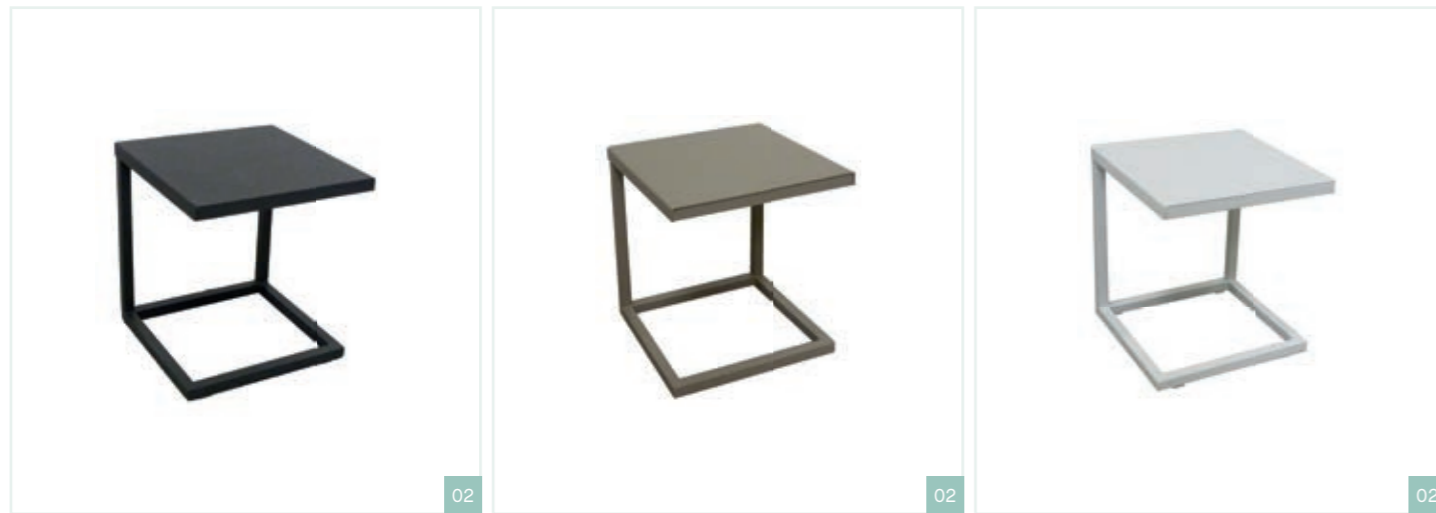

natural + anthracite  
REF. A6626

02

03

**Sidetable Myla**  
p. 72

**Sunlounger Pia**  
p. 60

**Sidetable Hamlet**  
p. 72