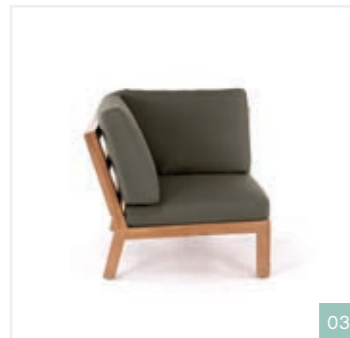

### Footstool Kay

material: teak  
H 21 cm W 62 cm D 62 cm

natural incl cushion desert  
REF. A1965

01

02

03

03

04 A