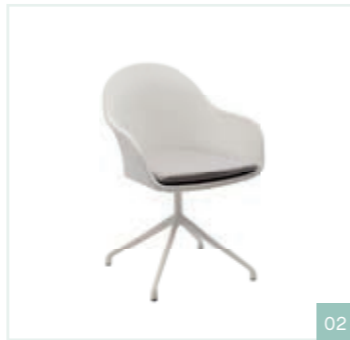

01

01

02

03

03

04

04

04

01

Ibiza

material: alu + textilene
H 80 cm W 56 cm D 54 cm

anthracite + mixed grey
REF. A6711

stackable

02

Delta

material: alu + textilene
H 86 cm W 58 cm D 60 cm

ice + white grey incl grey cushion
REF. A6620

03

Clavo

material: alu + textilene + fabric
H 78 cm W 59 cm D 61cm

anthracite + taupe incl midnight grey cushion
REF. A6627

stackable

04

Monia

material: alu + textilene
H 78 cm W 59 cm D 57 cm

ice + white grey
REF. A6676

anthracite + mixed grey
REF. A6677

stackable