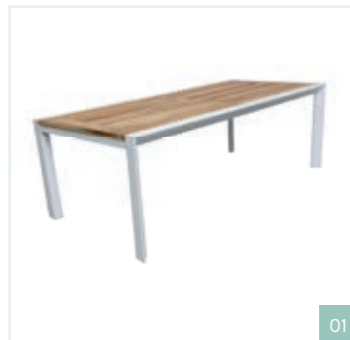

#### 01 Table top Suri - full ceramic 12 mm

marble black  
REF. A6593

griffin beige  
REF. A6722

marble /  
grey white  
REF. A6724

sierra grey  
REF. A6725

H 12 cm W 220 cm D 100 cm

table base Suri + marble black top