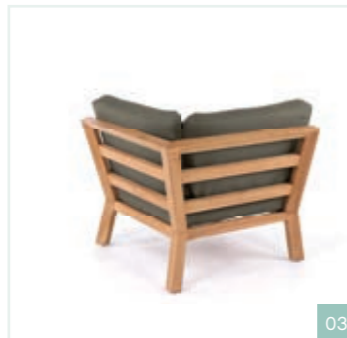

### Footstool Kay

material: teak  
H 21 cm W 62 cm D 62 cm

natural incl cushion desert  
REF. A1965

01

02

03

03

04 A